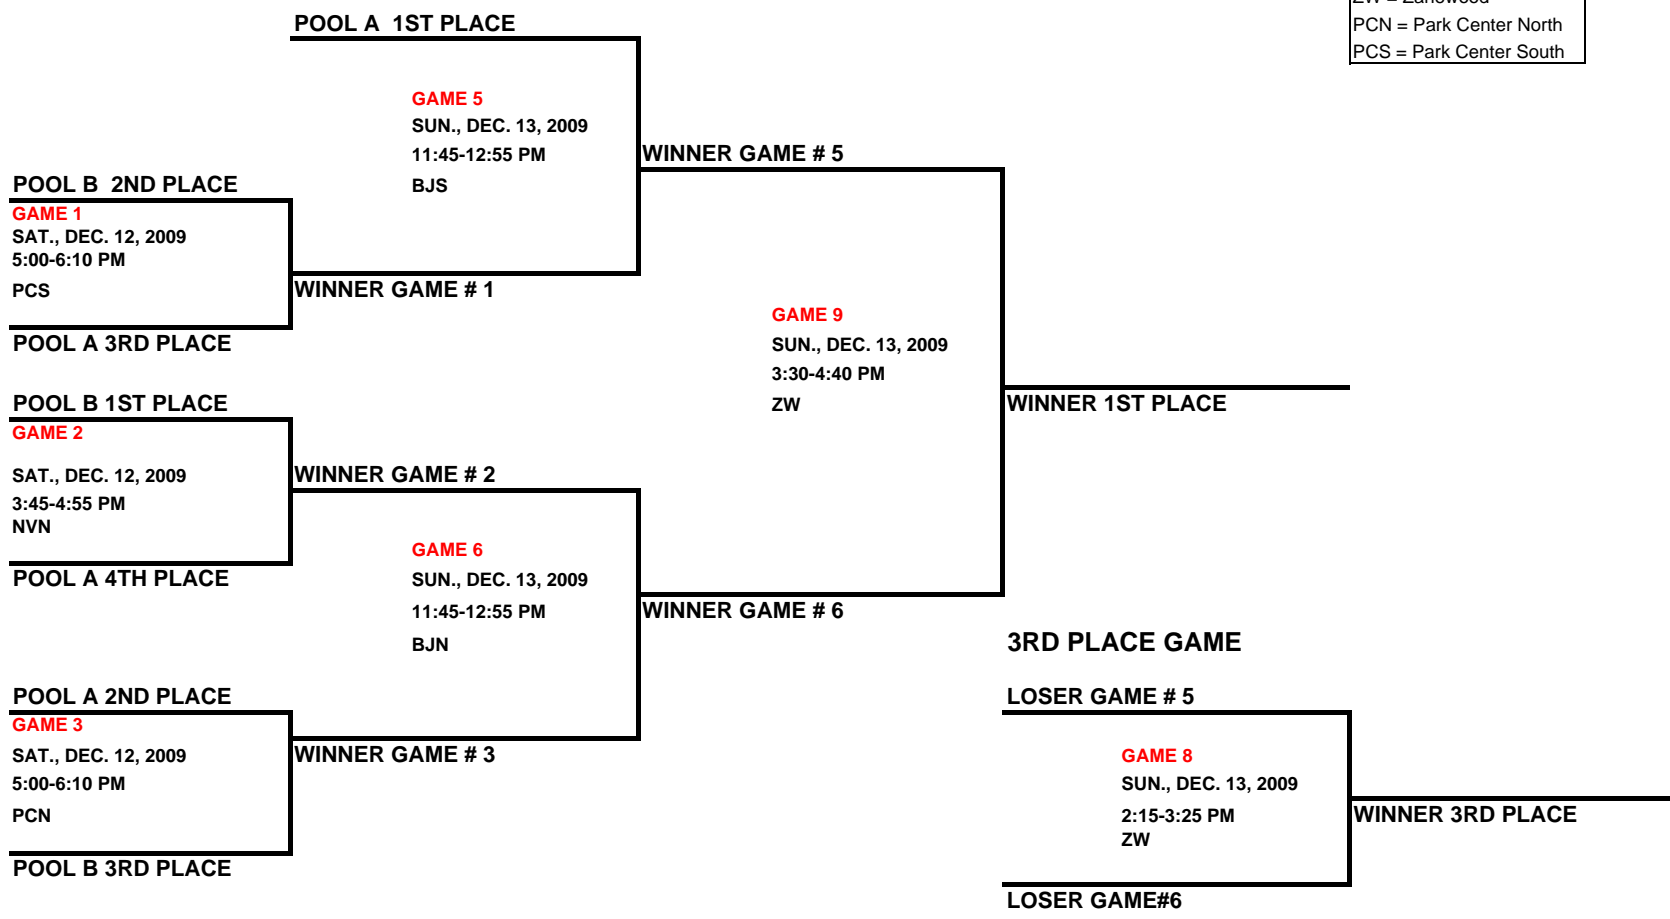

POOL#B

<u>TEAM NAME</u>	<u>WON</u>	<u>LOST</u>	<u>TIE</u>
OMGBA 3			
CDAA 2			
OMGBA 4			

2009 BROOKLYN PARK BASKETBALL TOURNAMENT 8TH GRADE GIRLS CHAMPIONSHIP BRACKET

NVN = Northview North
 NVS = Northview South
 BJN = Brooklyn Jr North
 BJS = Brooklyn Jr South
 ZW = Zanewood
 PCN = Park Center North
 PCS = Park Center South